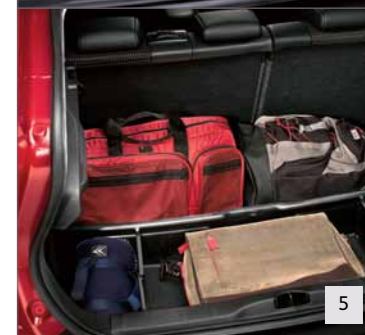

INTERIOR SIGNS OF REFINEMENT

Alive with technology, the Citroën C4 has the perfect layout. Everything is where it needs to be, for safety, for comfort and for sheer enjoyment, this is a dynamic and desirable car that's packed with Citroën inspiration. Whatever your accessory requirement, we have the solution.

NO.	PRODUCT NAME	PART NO.	NO.	PRODUCT NAME	PART NO.
1.	Carpet Floor Mats (4)	9464 Q2	4.	Reversible Boot Mat	9464 Q5
2.	Rubber Floor Mats (4)	9464 Q4	5.	Boot Storage Bin	9424 49
3.	Front Mudflaps Coupé/Salon (2)	9403 47			
	Rear Mudflaps Coupé (2)	9403 48			
	Rear Mudflaps Salon (2)	9403 49