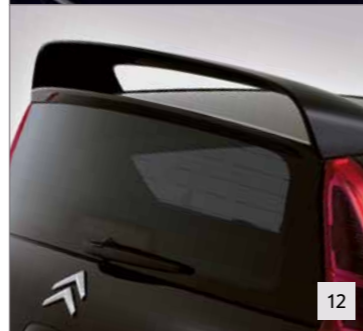

A TOUCH OF PERSONALITY

The Citroën C4 accessories are all about adding your personality, whether that means Window Sunshades, Storage Compartments or Chrome Finish Exhaust and Styling Kits. With so many style options the end result will be a car that faithfully reflects your needs.

NO.	PRODUCT NAME	PART NO.	NO.	PRODUCT NAME	PART NO.
11.	Chrome Door Handle (Coupé)	9623 C9	15.	Chrome Exhaust Pipe (For Petrol Engines)	9400 J6
	Chrome Door Handle (Saloon)	9623 E0		Chrome Exhaust Pipe (For Diesel Engines)	9400 J5
12.	"Sport Style" Coupé Tailgate Spoiler	9400 JA		Chrome Exhaust Pipe (For Petrol Engines) (For Vehicles fitted with a Body Styling Kit)	9400 JE
13.	Body Styling Kit - Includes the following: Front Grille & Spoiler (Coupé)	9400 A4		Chrome Exhaust Pipe (For Diesel Engines) (For Vehicles fitted with a Body Styling Kit)	9400 JC
14.	Body Styling Kit - Includes the following: Front Grille & Spoiler (Saloon)	9400 C7	16.	Aluminium Chrome Styling Kit (5 Parts for Dashboard)	9425 68
			17.	Aluminium Chrome Styling Kit (2 Parts for Door Handles)	9425 A6

11

12

13

14

15

16

17